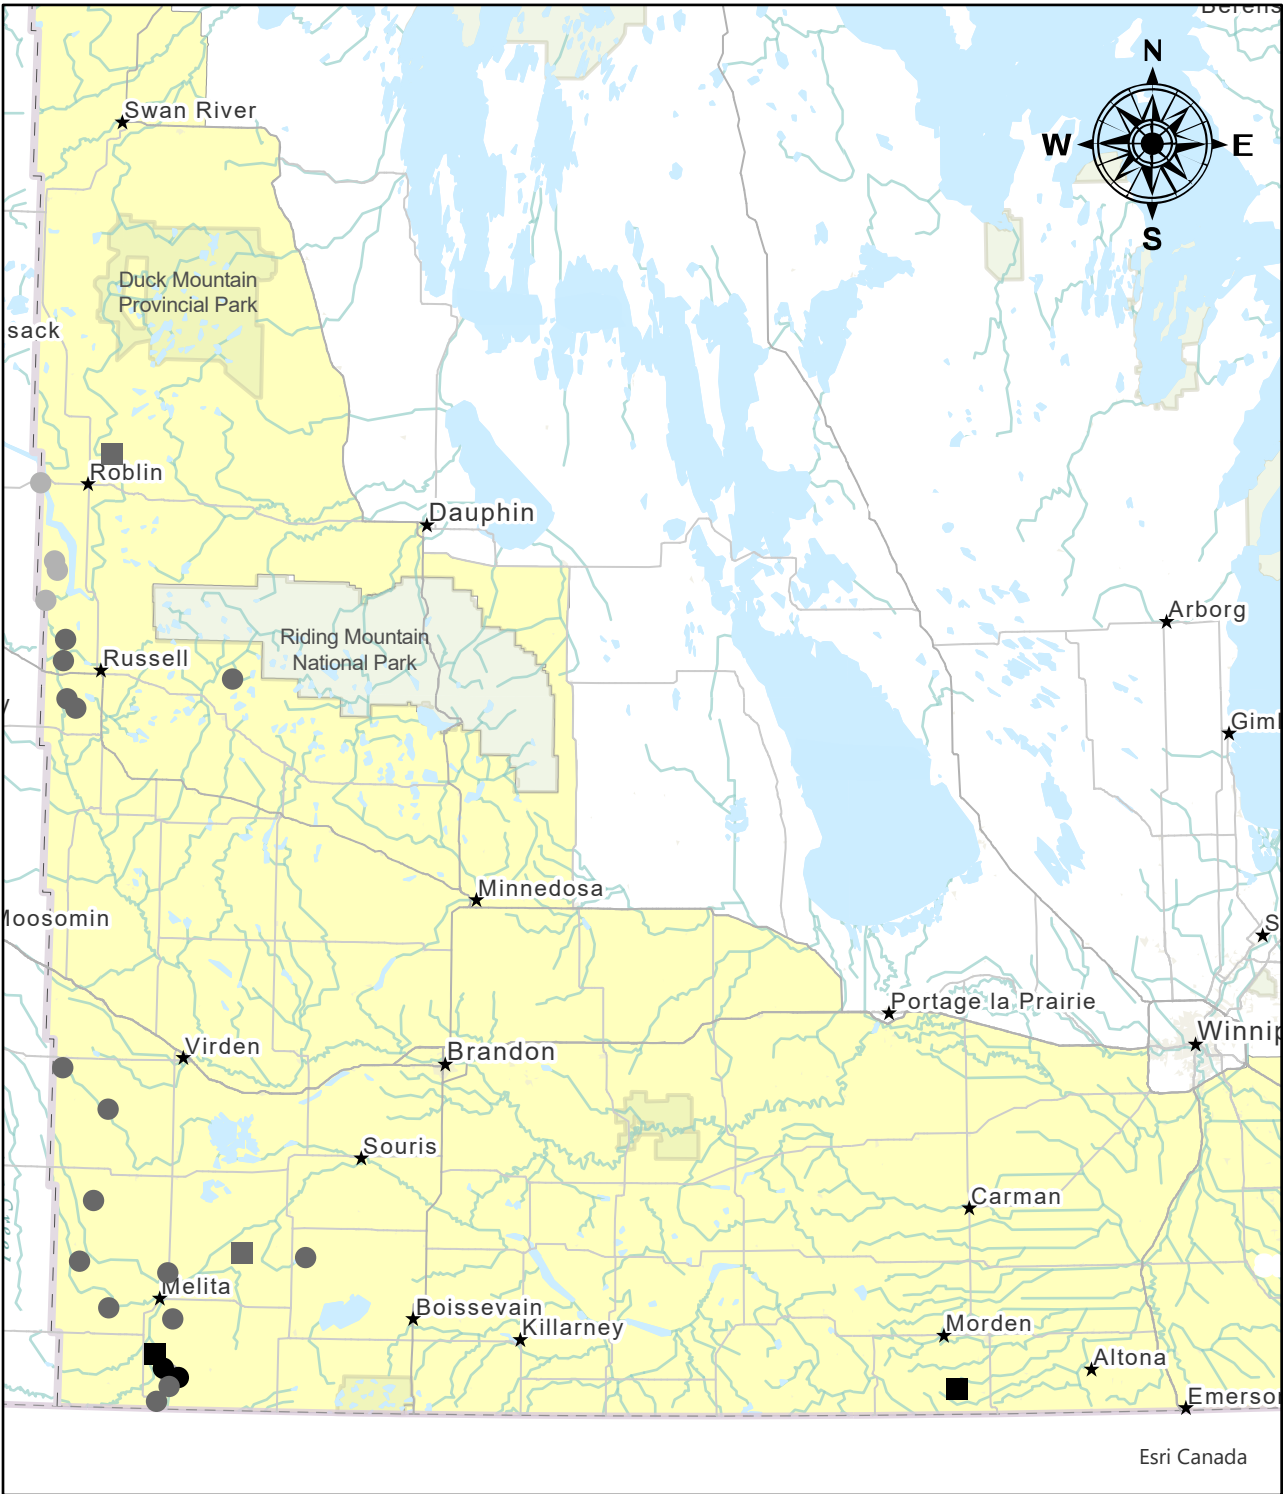

Manitoba CWD

Positives Cases

- 2021-2022 Mule Deer
- 2022-2023 Mule Deer
- 2022-2023 White-tailed Deer
- 2023-2024 Mule Deer
- 2023-2024 White-tailed Deer
- CWD Surveillance Zone

0 30 60 90 120 Kilometers

January 16, 2024 - Wildlife Health Program