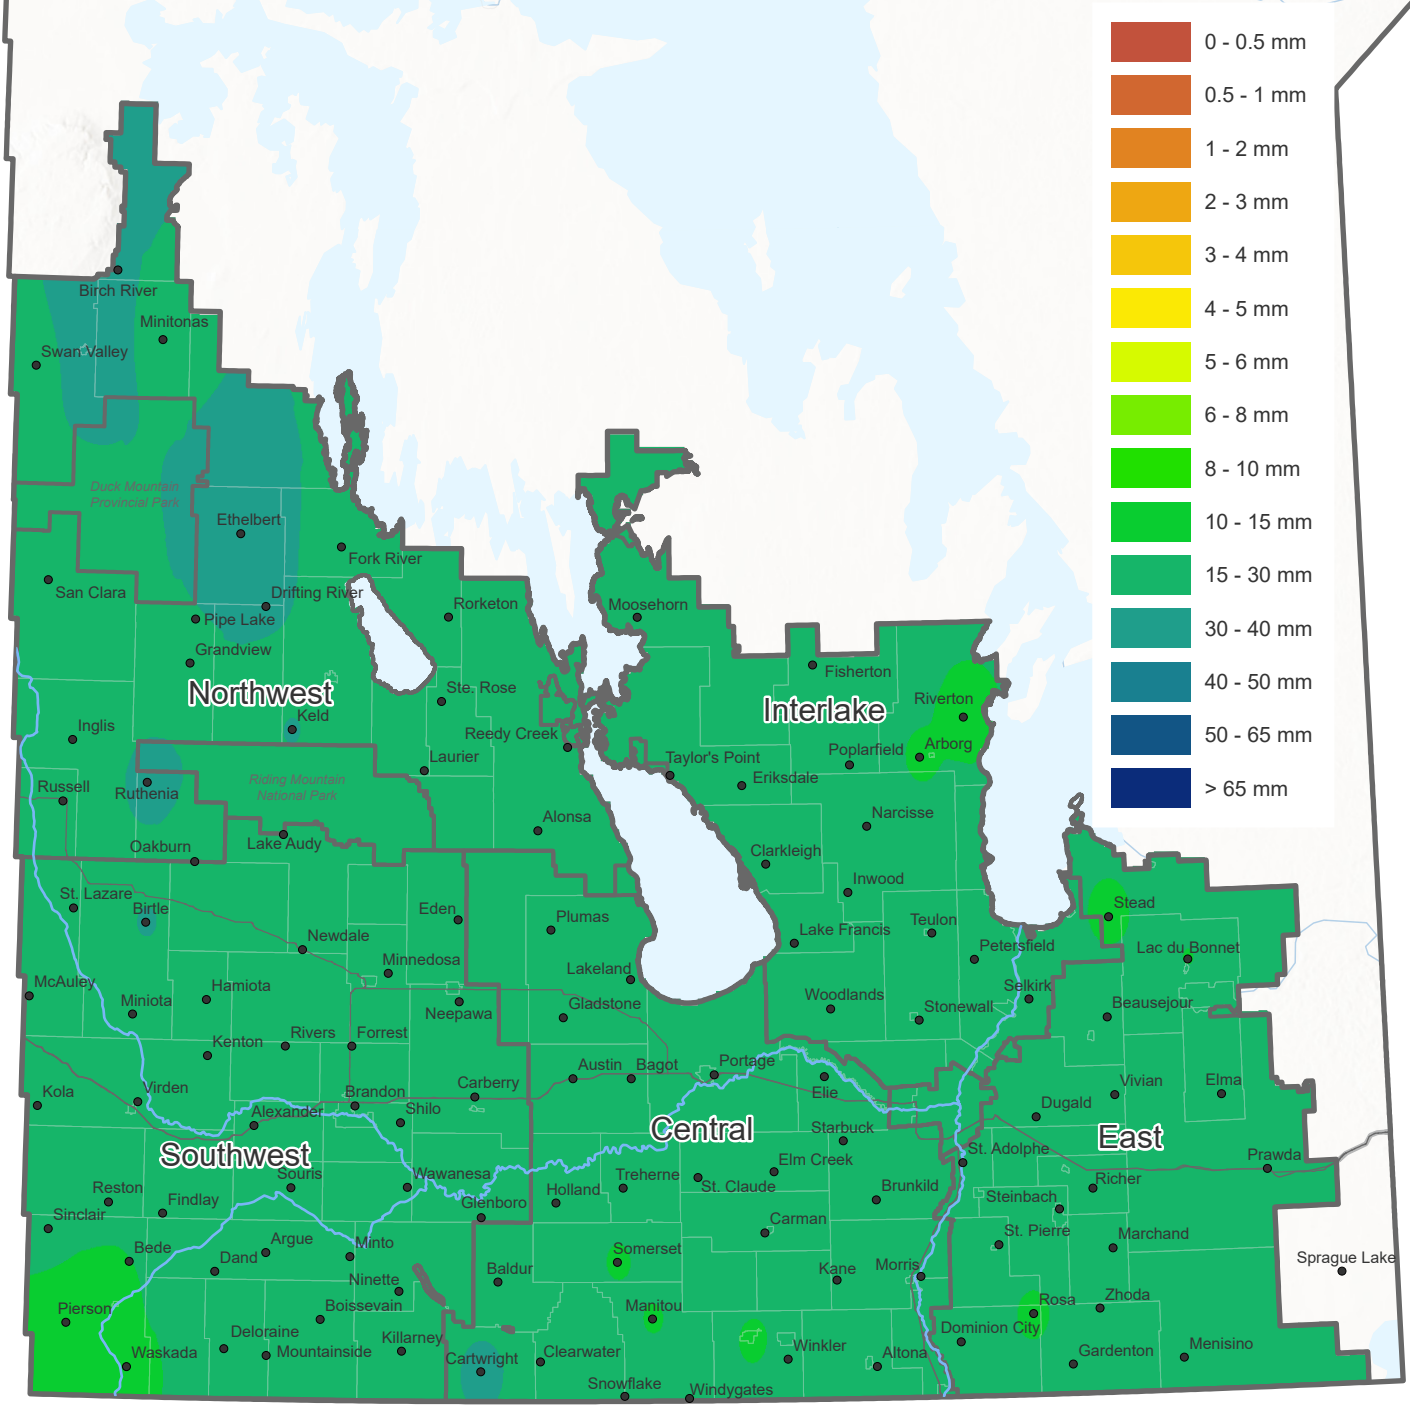

Seven-Day Accumulated Precipitation

April 15 - 21, 2024

Prepared by Manitoba Agriculture, Ag-Weather Program

Map provides a regional estimation based on weather observations from the Ag-Weather Program and Environment and Climate Change Canada weather stations and should be supplemented by site-specific considerations. Local conditions may vary.