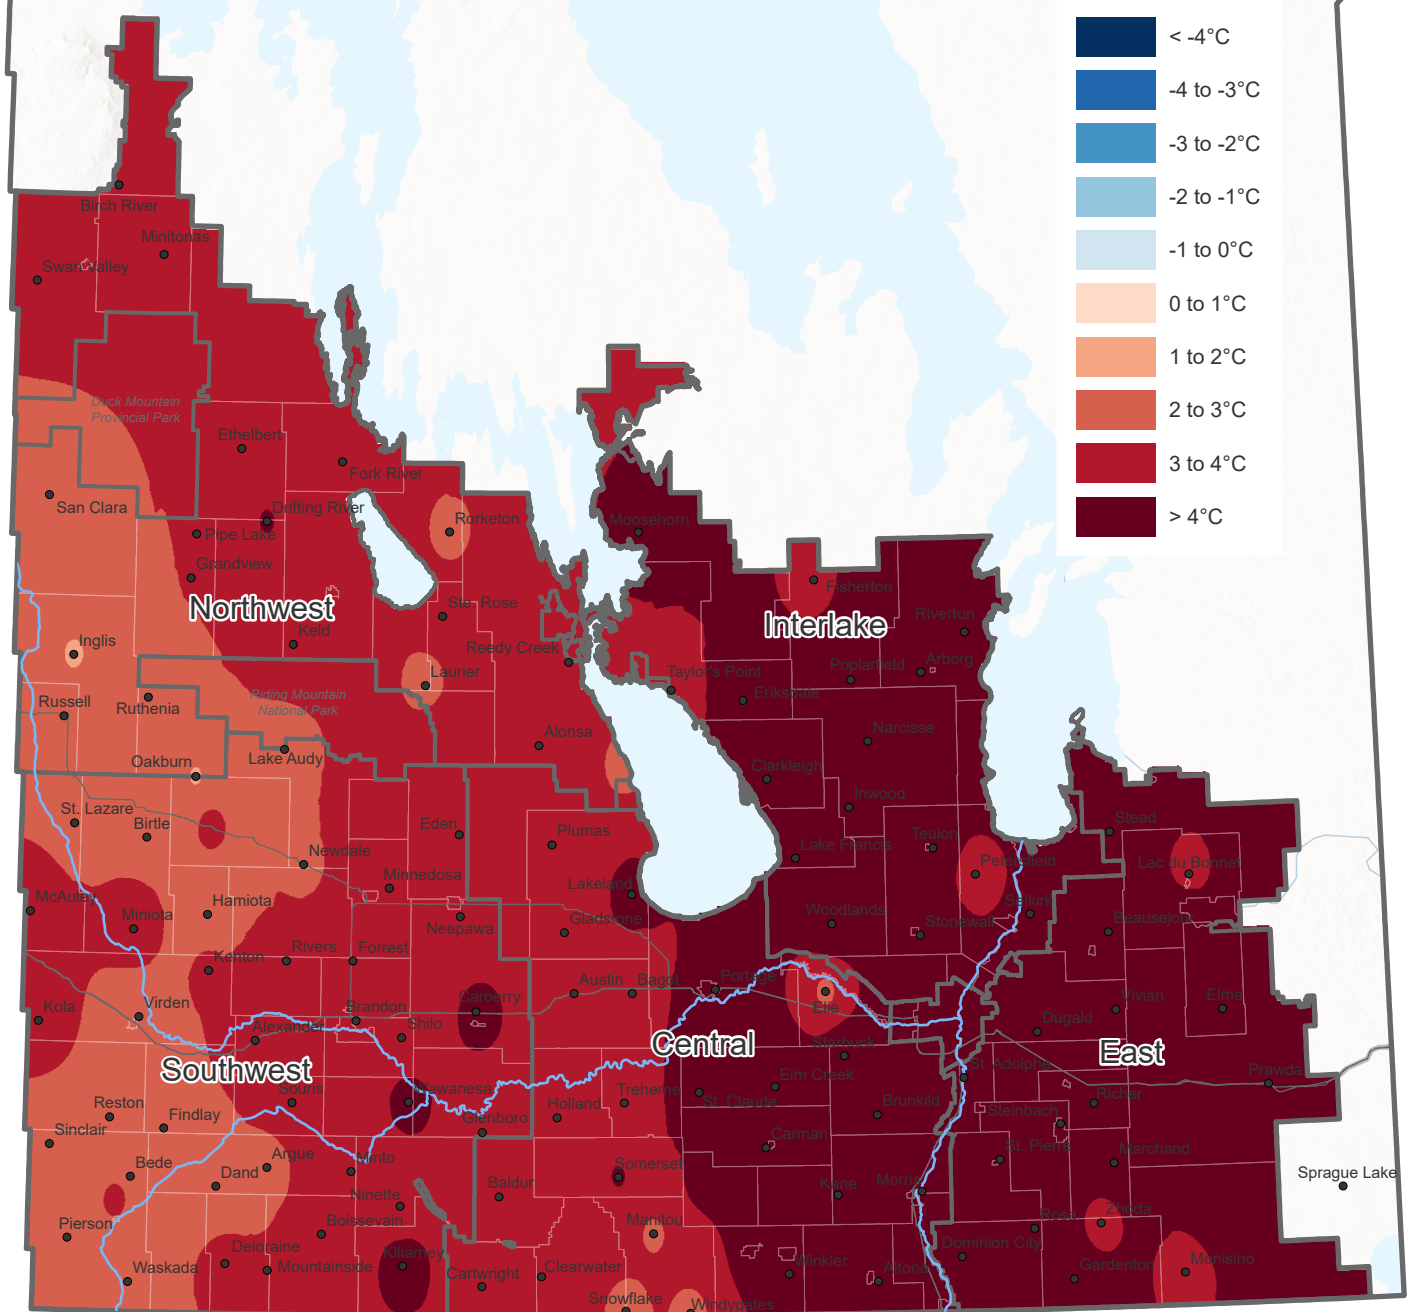

Mean Temperature Difference

November 01, 2023 - April 21, 2024

Prepared by Manitoba Agriculture, Ag-Weather Program

Map provides a regional estimation based on weather observations from the Ag-Weather Program and Environment and Climate Change Canada weather stations and should be supplemented by site-specific considerations. Local conditions may vary.

The accuracy of this map may vary due to data availability and potential data errors.

For more information, contact your local Manitoba Agriculture office.